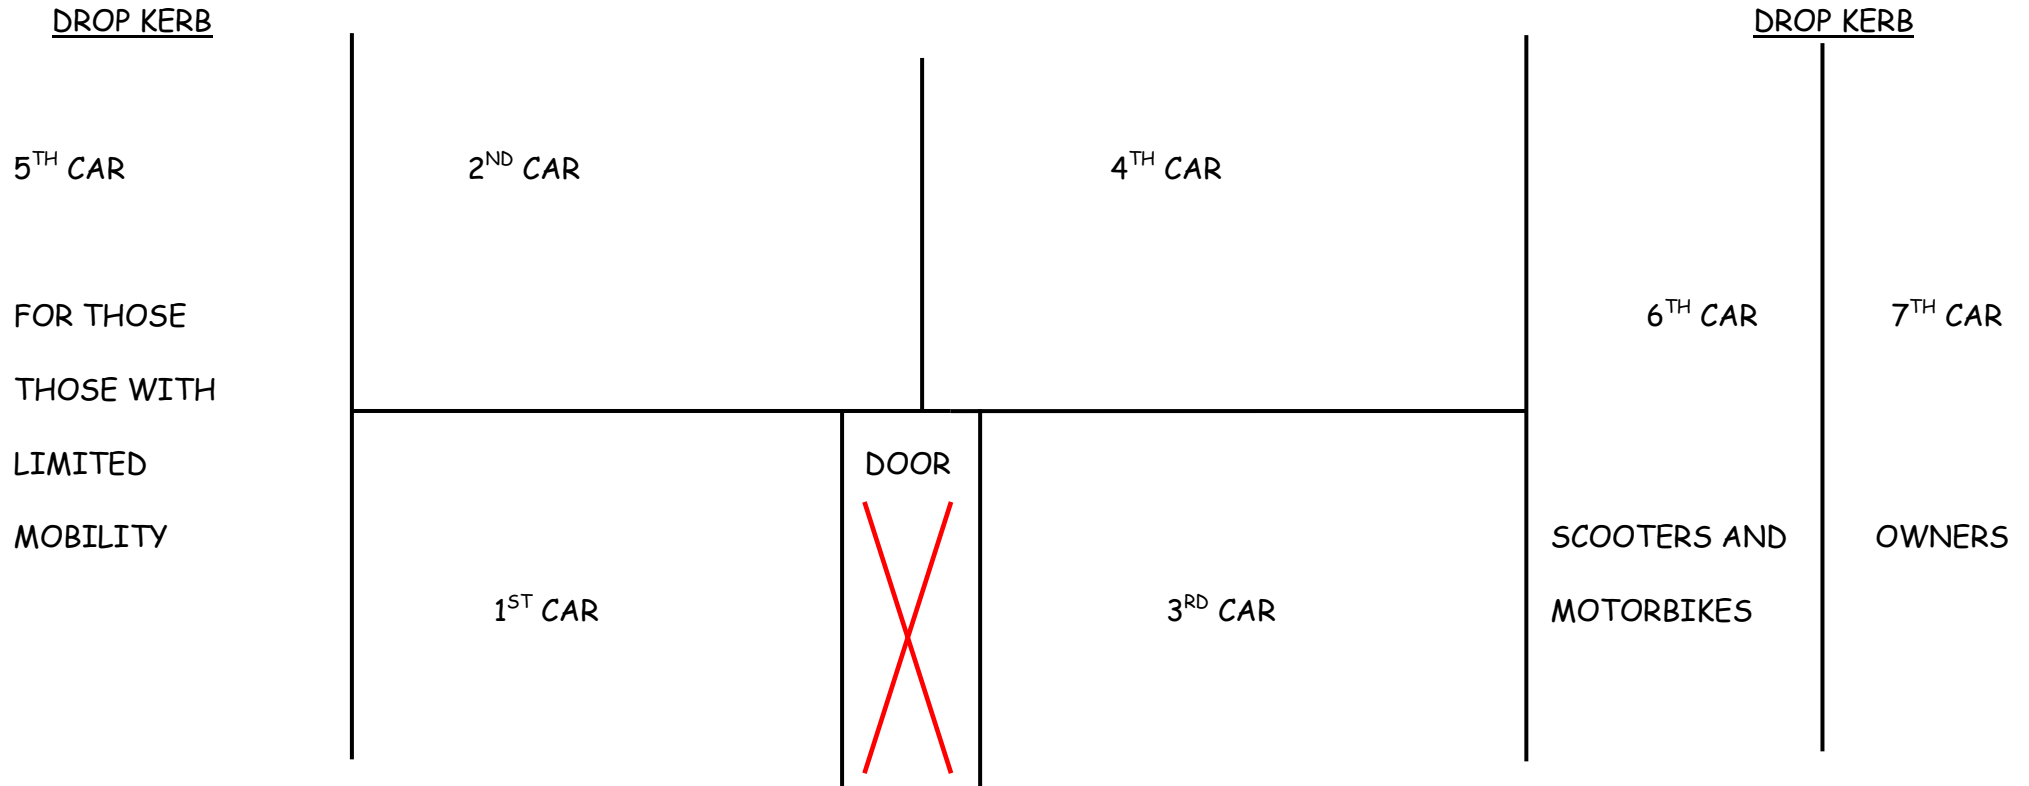

To All Guests

When parking please be considerate to your fellow guests and allow for ease of manoeuvre and access for all cars.

Please REVERSE in so that you are facing the drop kerbs for exit

PLEASE INFORM OTHER GUESTS DURING BREAKFAST SERVICE IF YOU ARE NOT TAKING YOUR CAR OUT FOR THE DAY AND WHETHER YOU NEED A FELLOW GUEST TO MOVE THEIRS SO YOU CAN GET OUT. YOUR FULL CO-OPERATION WOULD BE APPRECIATED IN THIS MATTER.

PLEASE DO **NOT** PARK OVER CROSSES AND BLOCK DOOR ENTRANCE